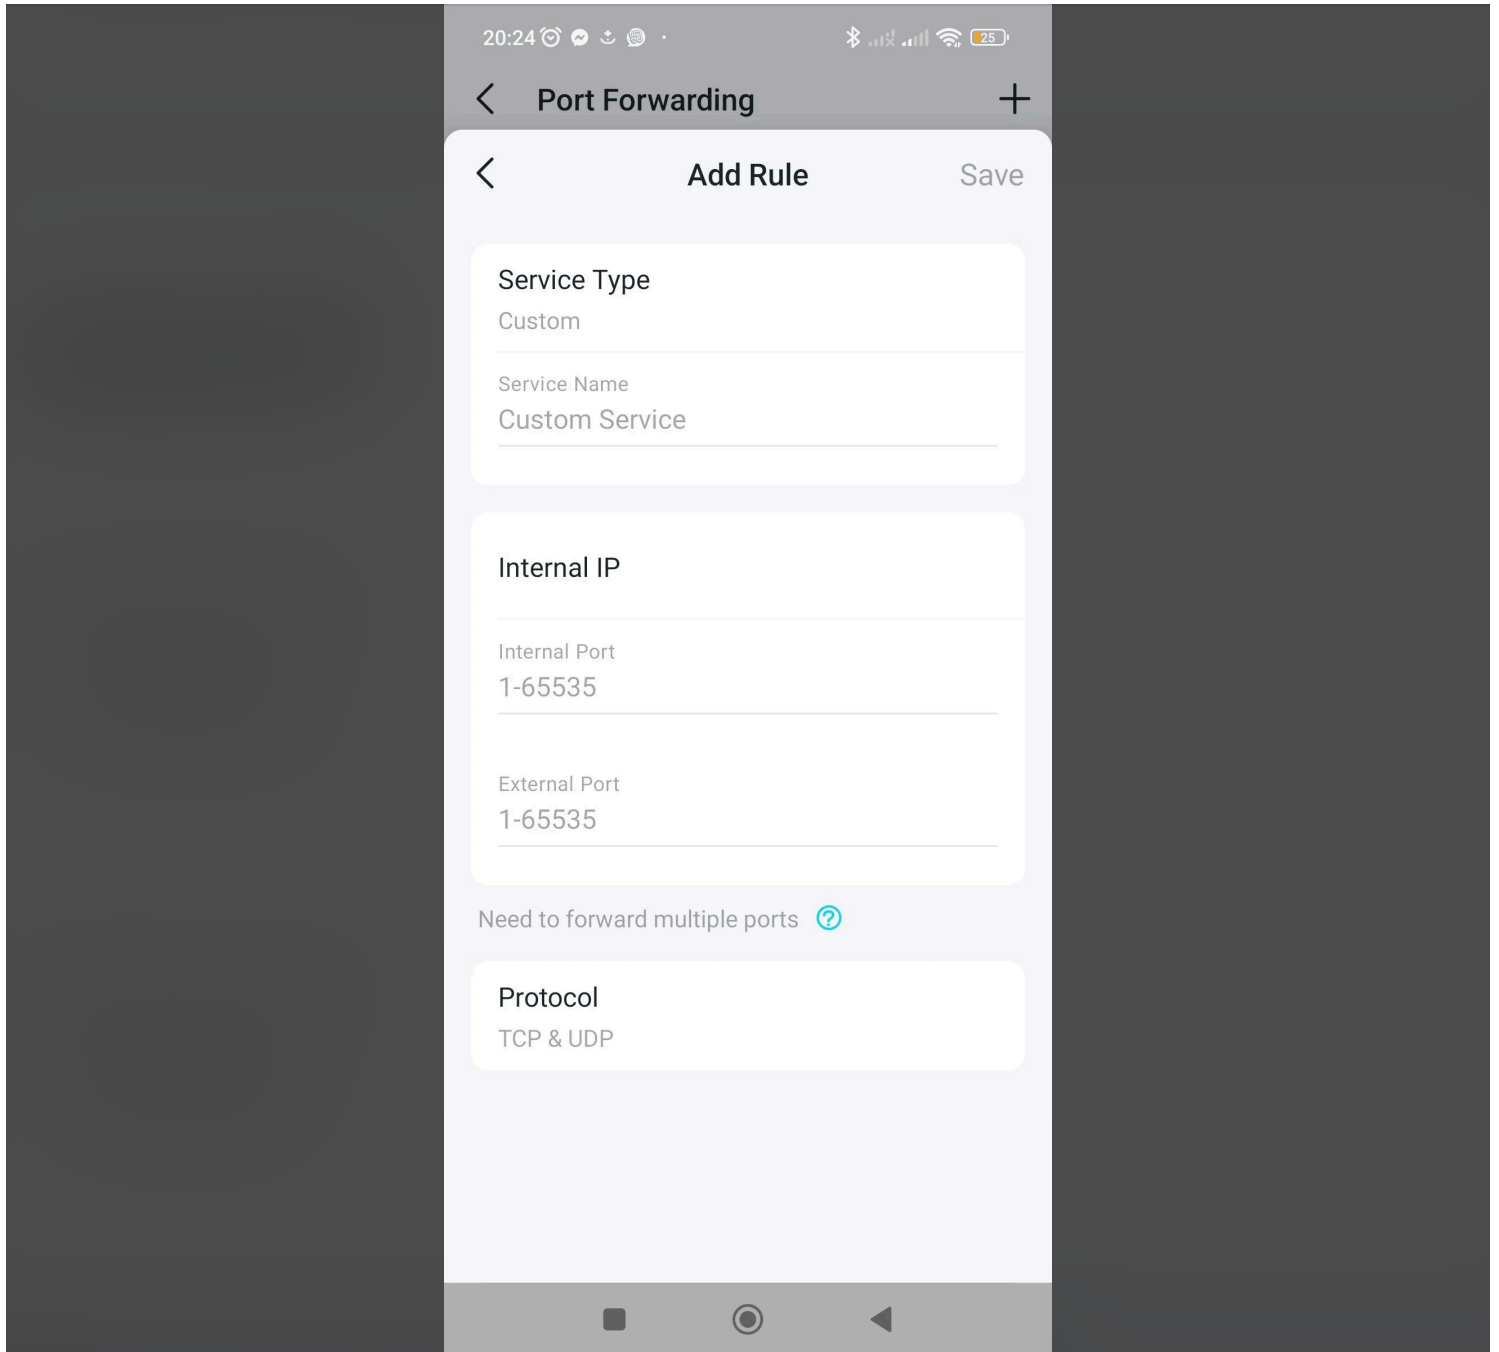

Skip to main content

r/Warframe Search in r/Warframe

Log In

r/Warframe • 5 mo. ago
Few_Cut_1803

Help with port forwarding

Question/Request

Hello i would need help with port forwarding on mz router i have a tp-link deco x20 and i dont know what to put where ... Latelz i have been having a lot of trouble playing with people because it kicks me from squad after reward screen

0 2 Share